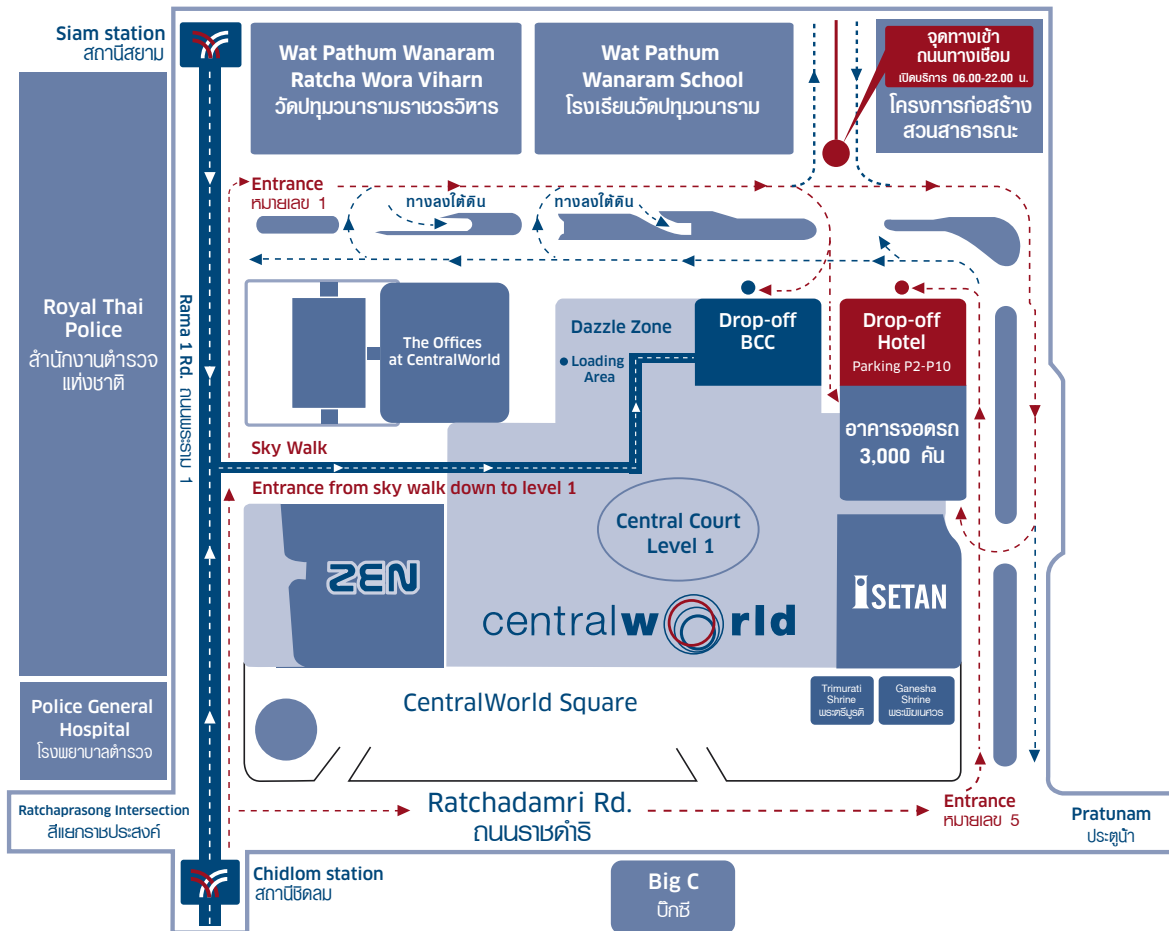

CentralWorld Complex Map

เส้นทางเข้าสู่โรงแรมเซ็นทาราแกรนด์ และบางกอกคอนเวนชันเซ็นเตอร์ เซ็นทรัลเวิลด์ จอดรถได้ที่ชั้น P2-P10
Centara Grand & Bangkok Convention Centre at CentralWorld Parking at Floor P2-P10

Route 1 From 10.00 to 22.00 hrs.

1. From BTS Siam Station, walk straight on skywalk and take the first sky link entrance to CentralWorld complex
2. From BTS Chidlom Station, walk straight on skywalk to the second sky link entrance to CentralWorld complex. PLEASE DO NOT TAKE ENTRANCE TO 'ZEN'
3. After entering the complex, walk forward and take the first escalator down to Level 1
4. Walk straight to transparent elevators (green and red elevators) at Central Court.
5. Turn left to enter DAZZLE ZONE (please notice Mark & Spencer shop)
6. Take the first entrance on the right to enter BCC Ground Floor Lobby

Route 2 Before 10.00 and after 22.00 hrs.

1. From BTS Siam Station, walk straight on the skywalk and take the first sky link entrance to CentralWorld complex.
2. From BTS Chidlom Station, walk straight on the skywalk to the second sky link entrance to CentralWorld complex. PLEASE DO NOT TAKE ENTRANCE TO 'ZEN'
3. After entering to the complex, turn left to take escalator up to CentralWorld Office Tower- reception area
4. At the reception area, take escalator down to ground floor
5. Exit the building by the main entrance next to the glass elevators
6. Turn right and walk along to the road about 300 meters
7. BCC lobby at ground floor is on the right hand side