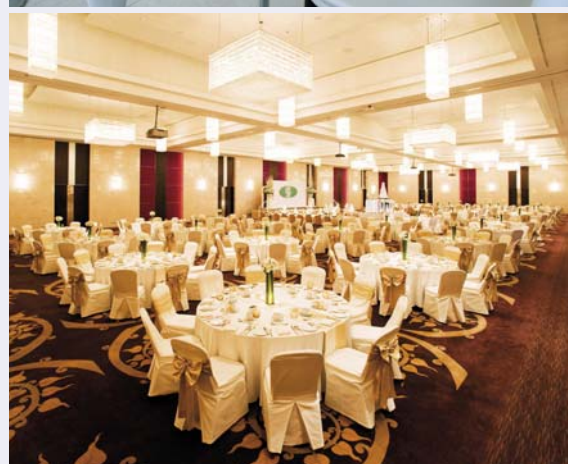

Centara Grand & Bangkok Convention Centre at CentralWorld

999/99 Rama1 Road, Pathumwan Bangkok 10330, Thailand T (0)2 100 1234 F (0)2 100 1235 E cgcw@chr.co.th
www.centarahotelsresorts.com