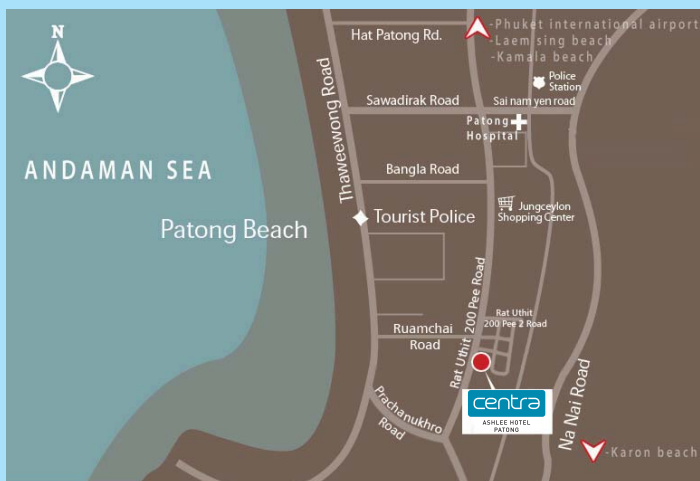

The Centara Family

CENTARA
GRAND
HOTELS & RESORTS

CENTARA
HOTELS & RESORTS

CENTARA
RESIDENCE & SUITES

Centara
BOUTIQUE COLLECTION

centra
HOTELS & RESORTS

Centra Ashlee Hotel Patong
237/18 Rat-u-thit 200 Pee Rd., Patong
Kathu, Phuket 83150, Thailand
T +66 (0) 7634 9800-7
F +66 (0) 7629 2515
E chp@chr.co.th

Reservations centre
T +66 (0)2 101 1234
F +66 (0)2 101 1235
E reservations@chr.co.th
www.centarahotelsresorts.com
Represented by Utell International
Reservations Worldwide