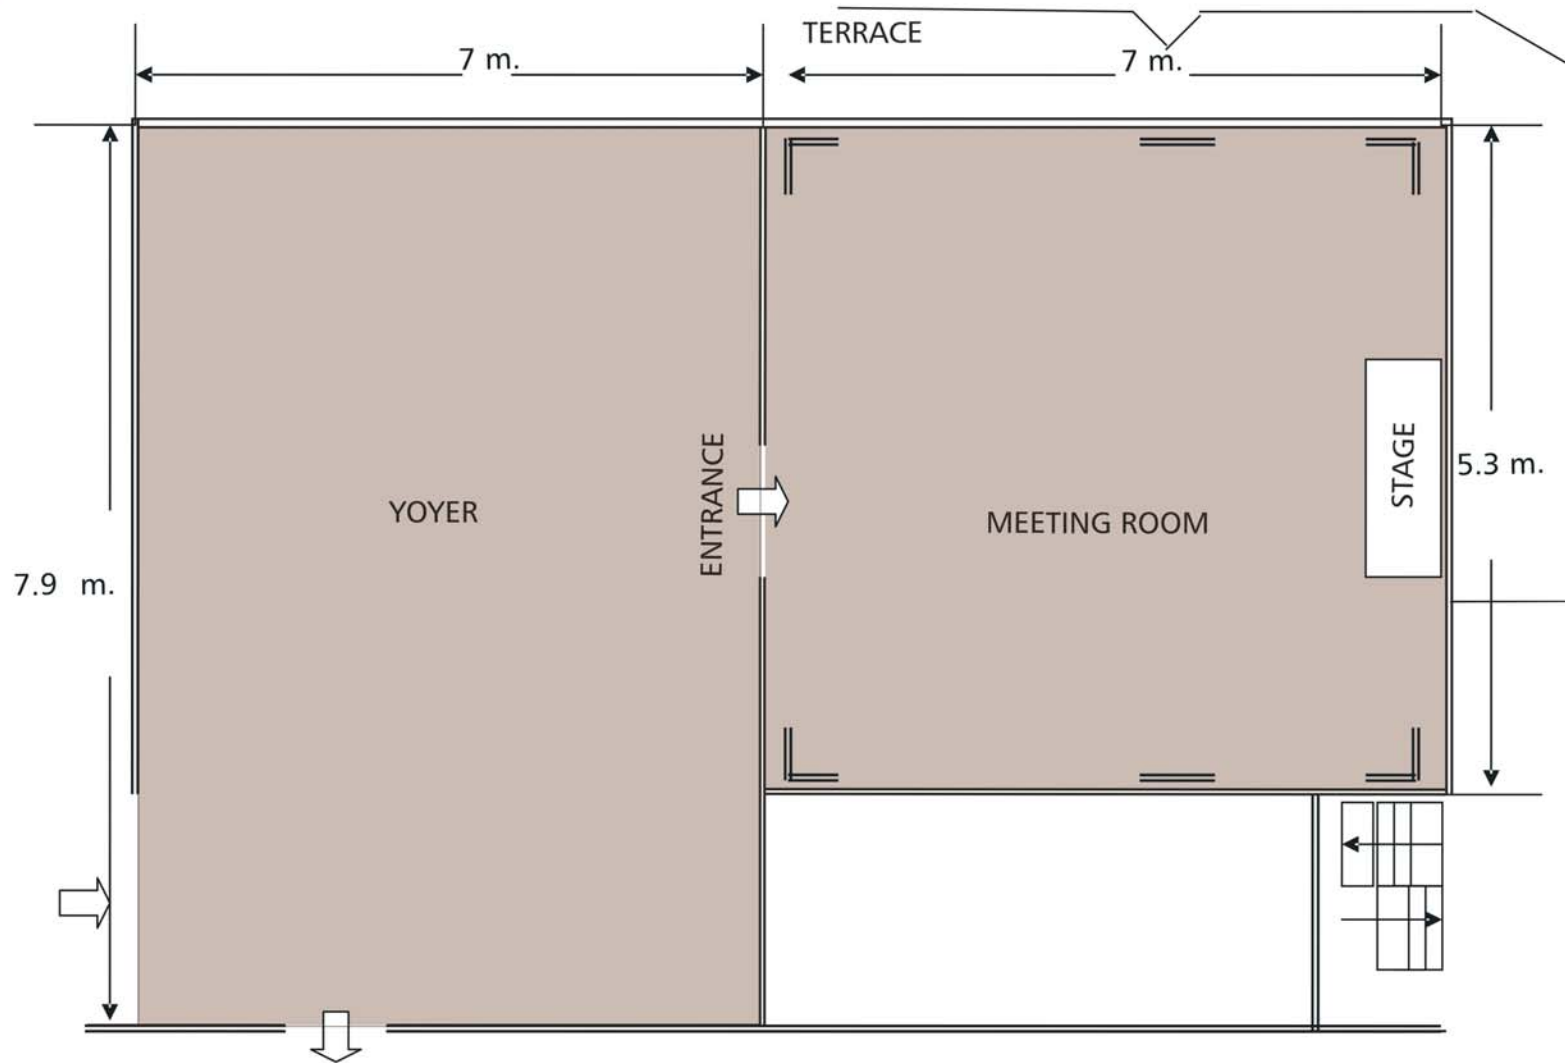

SIMILAN ROOM (2nd floor)

SIZE METERS	AREA SQ.M.	CLASS ROOM NO. PAX	THEATRE NO. PAX	U-SHAPE NO. PAX	COCKTAIL NO. PAX	BANQUET NO.PAX
5.7 X 11.5	65	30	60	25	60	40

TARUTAO FOYER

TARUTAO 1

TARUTAO I ROOM (9th floor)

SIZE METERS	AREA SQ.M.	CLASS ROOM NO. PAX	THEATRE NO. PAX	U-SHAPE NO. PAX	COCKTAIL NO. PAX	BANQUET NO.PAX
5.5 X 14	77	50	80	30	60	40

TARUTAO II ROOM (9th floor)

SIZE METERS	AREA SQ.M.	CLASS ROOM NO. PAX	THEATRE NO. PAX	U-SHAPE NO. PAX	COCKTAIL NO. PAX	BANQUET NO.PAX
5.3X10	53	25	50	20	50	30

SIMILAN ROOM (2nd floor)

AREA SQ.M.	CLASS ROOM NO. PAX	THEATRE NO. PAX	U-SHAPE NO. PAX	COCKTAIL NO. PAX	BANQUET NO.PAX
65	30	60	25	60	40

ANDAMAN ROOM (9th floor)

AREA SQ.M.	CLASS ROOM NO. PAX	THEATRE NO. PAX	U-SHAPE NO. PAX	COCKTAIL NO. PAX	BANQUET NO. PAX
112.5	60	100	40	100	60

TARUTAO ROOM 1 (9th floor)

AREA SQ.M.	CLASS ROOM NO. PAX	THEATRE NO. PAX	U-SHAPE NO. PAX	COCKTAIL NO. PAX	BANQUET NO. PAX
77	50	80	30	60	40

TARUTAO ROOM 2 (9th floor)

AREA SQ.M.	CLASS ROOM NO. PAX	THEATRE NO. PAX	U-SHAPE NO. PAX	COCKTAIL NO. PAX	BANQUET NO. PAX
53	25	50	20	50	30