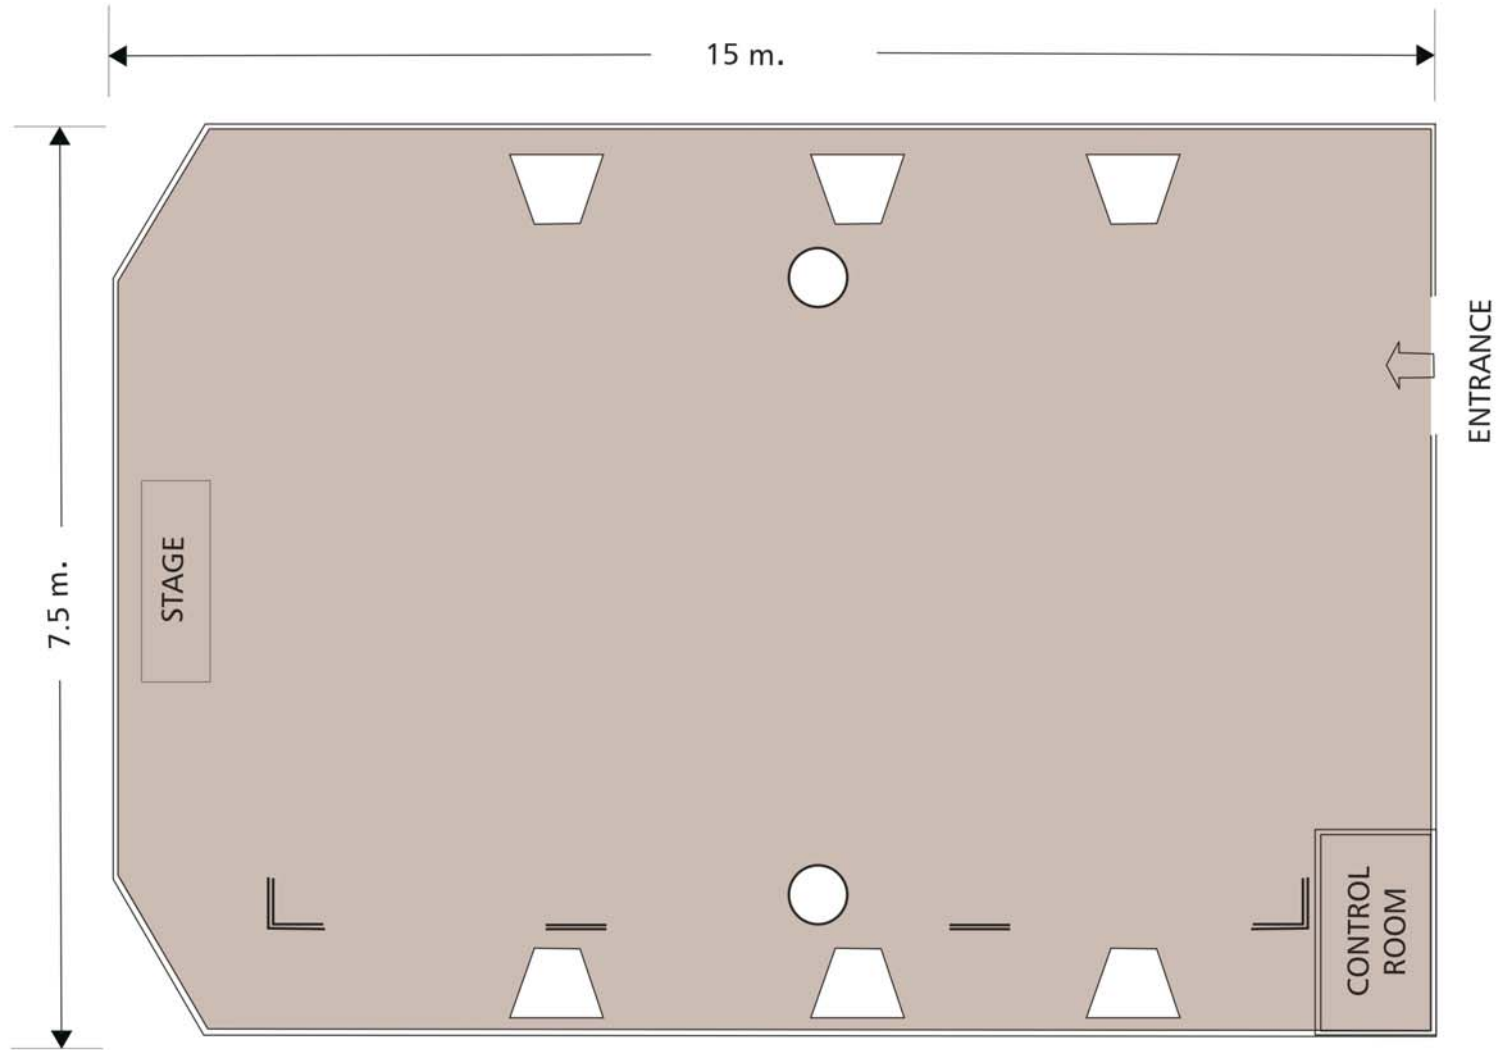

SIMILAN ROOM (2nd floor)

SIZE METERS	AREA SQ.M.	CLASS ROOM NO. PAX	THEATRE NO. PAX	U-SHAPE NO. PAX	COCKTAIL NO. PAX	BANQUET NO.PAX
5.7 X 11.5	65	30	60	25	60	40

TARUTAO FOYER

TARUTAO 1

TARUTAO I ROOM (9th floor)

SIZE METERS	AREA SQ.M.	CLASS ROOM NO. PAX	THEATRE NO. PAX	U-SHAPE NO. PAX	COCKTAIL NO. PAX	BANQUET NO.PAX
5.5 X 14	77	50	80	30	60	40

TARUTAO II ROOM (9th floor)

SIZE METERS	AREA SQ.M.	CLASS ROOM NO. PAX	THEATRE NO. PAX	U-SHAPE NO. PAX	COCKTAIL NO. PAX	BANQUET NO.PAX
5.3X10	53	25	50	20	50	30

SIMILAN ROOM (2nd floor)

AREA SQ.M.	CLASS ROOM NO. PAX	THEATRE NO. PAX	U-SHAPE NO. PAX	COCKTAIL NO. PAX	BANQUET NO.PAX
65	30	60	25	60	40

ANDAMAN ROOM (9th floor)

AREA SQ.M.	CLASS ROOM NO. PAX	THEATRE NO. PAX	U-SHAPE NO. PAX	COCKTAIL NO. PAX	BANQUET NO. PAX
112.5	60	100	40	100	60