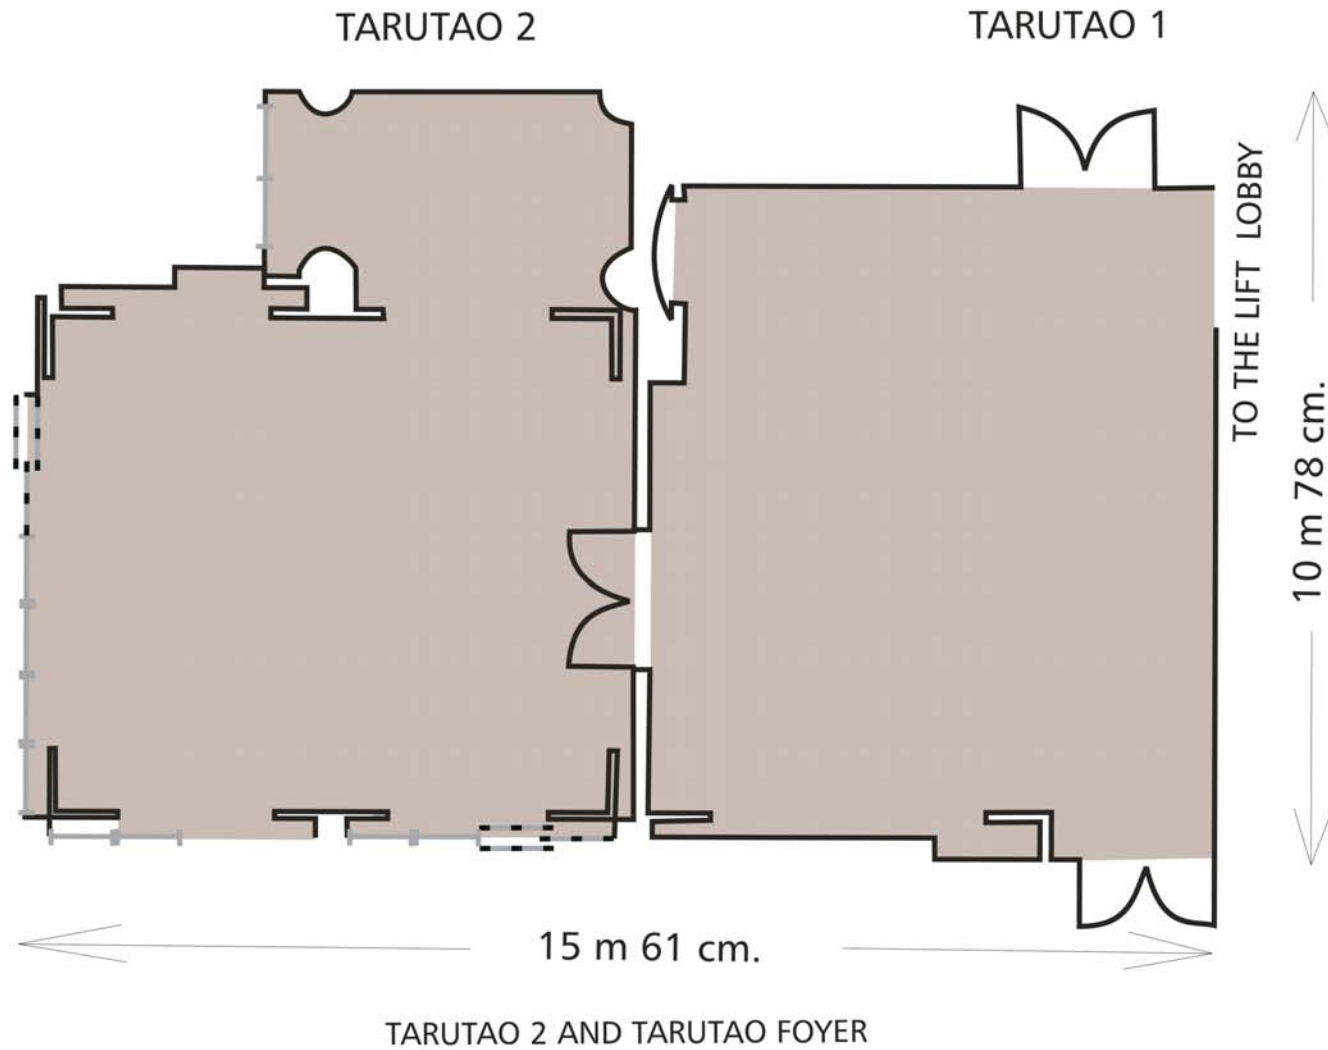

SIMILAN ROOM (2nd floor)

SIZE METERS	AREA SQ.M.	CLASS ROOM NO. PAX	THEATRE NO. PAX	U-SHAPE NO. PAX	COCKTAIL NO. PAX	BANQUET NO.PAX
5.7 X 11.5	65	30	60	25	60	40

TARUTAO FOYER

TARUTAO 1

TARUTAO I ROOM (9th floor)

SIZE METERS	AREA SQ.M.	CLASS ROOM NO. PAX	THEATRE NO. PAX	U-SHAPE NO. PAX	COCKTAIL NO. PAX	BANQUET NO.PAX
5.5 X 14	77	50	80	30	60	40

TARUTAO II ROOM (9th floor)

SIZE METERS	AREA SQ.M.	CLASS ROOM NO. PAX	THEATRE NO. PAX	U-SHAPE NO. PAX	COCKTAIL NO. PAX	BANQUET NO.PAX
5.3X10	53	25	50	20	50	30

SIMILAN ROOM (2nd floor)

AREA SQ.M.	CLASS ROOM NO. PAX	THEATRE NO. PAX	U-SHAPE NO. PAX	COCKTAIL NO. PAX	BANQUET NO.PAX
65	30	60	25	60	40

ANDAMAN ROOM (9th floor)

AREA SQ.M.	CLASS ROOM NO. PAX	THEATRE NO. PAX	U-SHAPE NO. PAX	COCKTAIL NO. PAX	BANQUET NO. PAX
112.5	60	100	40	100	60

TARUTAO ROOM 1 (9th floor)

AREA SQ.M.	CLASS ROOM NO. PAX	THEATRE NO. PAX	U-SHAPE NO. PAX	COCKTAIL NO. PAX	BANQUET NO. PAX
77	50	80	30	60	40

TARUTAO ROOM 2 (9th floor)

AREA SQ.M.	CLASS ROOM NO. PAX	THEATRE NO. PAX	U-SHAPE NO. PAX	COCKTAIL NO. PAX	BANQUET NO. PAX
53	25	50	20	50	30