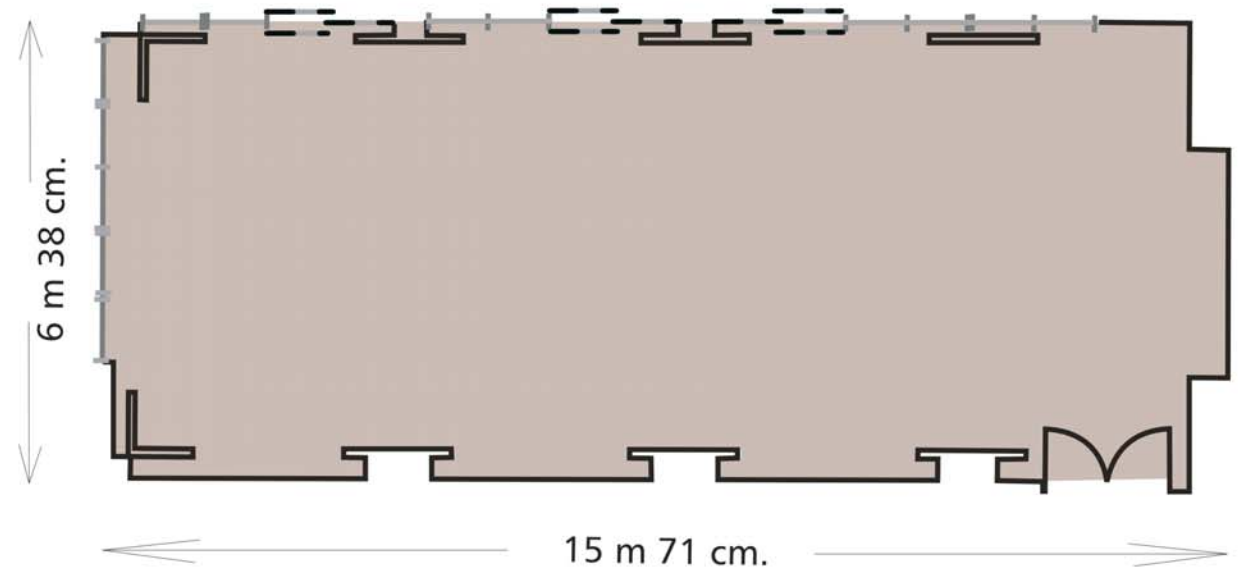

SIMILAN ROOM (2nd floor)

SIZE METERS	AREA SQ.M.	CLASS ROOM NO. PAX	THEATRE NO. PAX	U-SHAPE NO. PAX	COCKTAIL NO. PAX	BANQUET NO.PAX
5.7 X 11.5	65	30	60	25	60	40

TARUTAO FOYER

TARUTAO 1

TARUTAO I ROOM (9th floor)

SIZE METERS	AREA SQ.M.	CLASS ROOM NO. PAX	THEATRE NO. PAX	U-SHAPE NO. PAX	COCKTAIL NO. PAX	BANQUET NO.PAX
5.5 X 14	77	50	80	30	60	40

TARUTAO II ROOM (9th floor)

SIZE METERS	AREA SQ.M.	CLASS ROOM NO. PAX	THEATRE NO. PAX	U-SHAPE NO. PAX	COCKTAIL NO. PAX	BANQUET NO.PAX
5.3X10	53	25	50	20	50	30

SIMILAN ROOM (2nd floor)

AREA SQ.M.	CLASS ROOM NO. PAX	THEATRE NO. PAX	U-SHAPE NO. PAX	COCKTAIL NO. PAX	BANQUET NO.PAX
65	30	60	25	60	40

ANDAMAN ROOM (9th floor)

AREA SQ.M.	CLASS ROOM NO. PAX	THEATRE NO. PAX	U-SHAPE NO. PAX	COCKTAIL NO. PAX	BANQUET NO. PAX
112.5	60	100	40	100	60

TARUTAO ROOM 1 (9th floor)

AREA SQ.M.	CLASS ROOM NO. PAX	THEATRE NO. PAX	U-SHAPE NO. PAX	COCKTAIL NO. PAX	BANQUET NO. PAX
77	50	80	30	60	40

TARUTAO ROOM 2 (9th floor)

AREA SQ.M.	CLASS ROOM NO. PAX	THEATRE NO. PAX	U-SHAPE NO. PAX	COCKTAIL NO. PAX	BANQUET NO. PAX
53	25	50	20	50	30