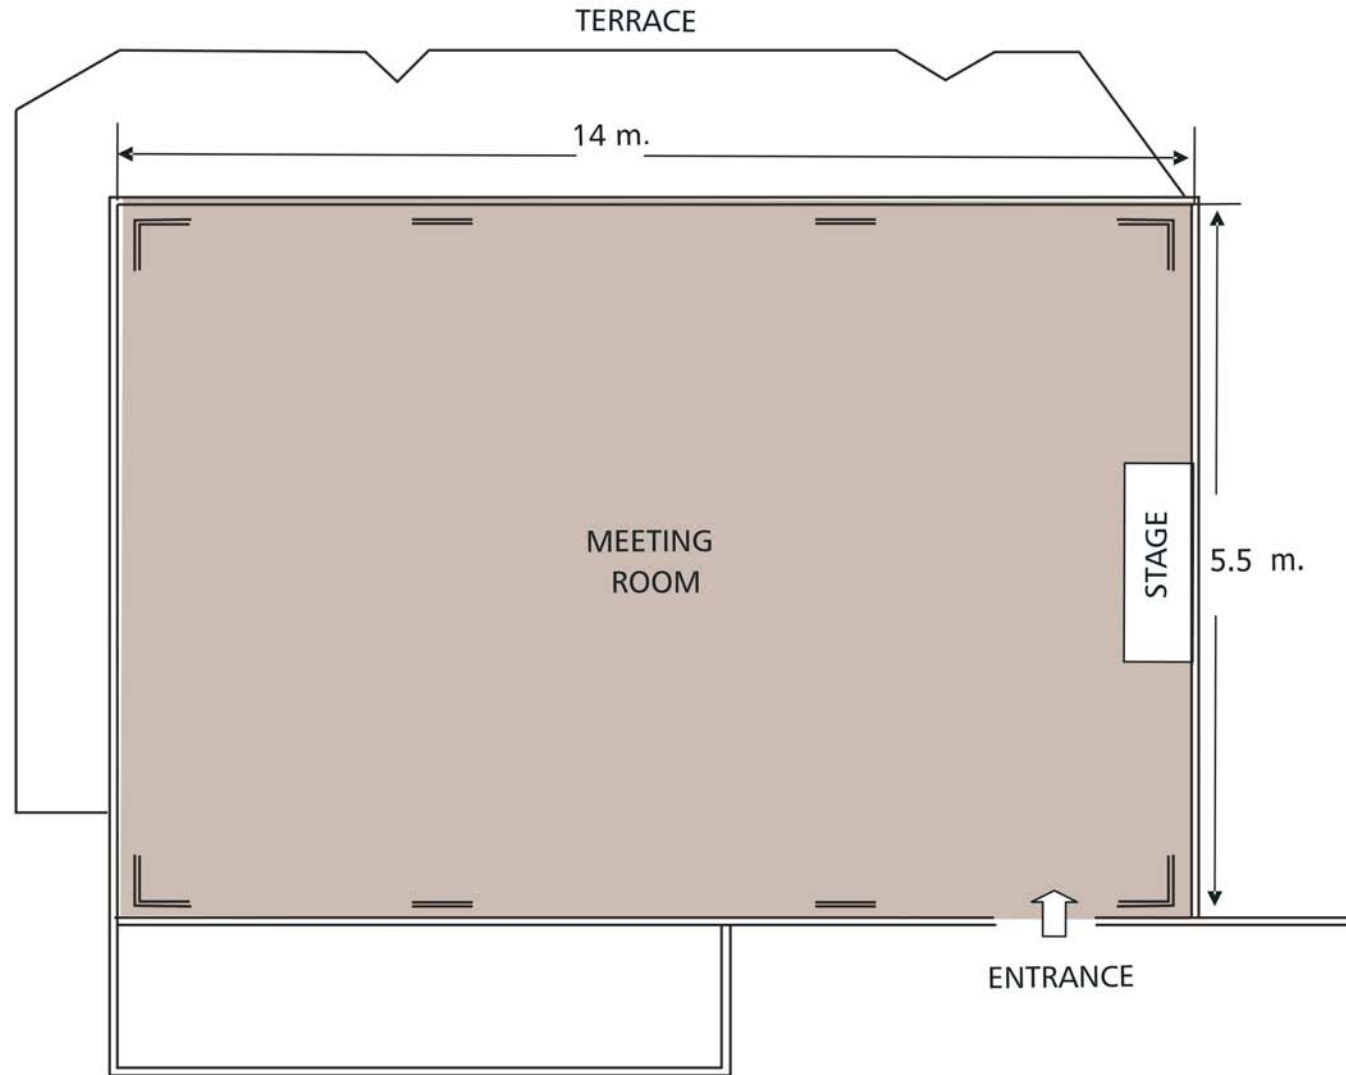

SIMILAN ROOM (2nd floor)

SIZE METERS	AREA SQ.M.	CLASS ROOM NO. PAX	THEATRE NO. PAX	U-SHAPE NO. PAX	COCKTAIL NO. PAX	BANQUET NO.PAX
5.7 X 11.5	65	30	60	25	60	40

TARUTAO FOYER

TARUTAO 1

TARUTAO I ROOM (9th floor)

SIZE METERS	AREA SQ.M.	CLASS ROOM NO. PAX	THEATRE NO. PAX	U-SHAPE NO. PAX	COCKTAIL NO. PAX	BANQUET NO.PAX
5.5 X 14	77	50	80	30	60	40

TARUTAO II ROOM (9th floor)

SIZE METERS	AREA SQ.M.	CLASS ROOM NO. PAX	THEATRE NO. PAX	U-SHAPE NO. PAX	COCKTAIL NO. PAX	BANQUET NO.PAX
5.3X10	53	25	50	20	50	30

SIMILAN ROOM (2nd floor)

AREA SQ.M.	CLASS ROOM NO. PAX	THEATRE NO. PAX	U-SHAPE NO. PAX	COCKTAIL NO. PAX	BANQUET NO.PAX
65	30	60	25	60	40

ANDAMAN ROOM (9th floor)

AREA SQ.M.	CLASS ROOM NO. PAX	THEATRE NO. PAX	U-SHAPE NO. PAX	COCKTAIL NO. PAX	BANQUET NO. PAX
112.5	60	100	40	100	60

TARUTAO ROOM 1 (9th floor)

AREA SQ.M.	CLASS ROOM NO. PAX	THEATRE NO. PAX	U-SHAPE NO. PAX	COCKTAIL NO. PAX	BANQUET NO. PAX
77	50	80	30	60	40

TARUTAO ROOM 2 (9th floor)

AREA SQ.M.	CLASS ROOM NO. PAX	THEATRE NO. PAX	U-SHAPE NO. PAX	COCKTAIL NO. PAX	BANQUET NO. PAX
53	25	50	20	50	30