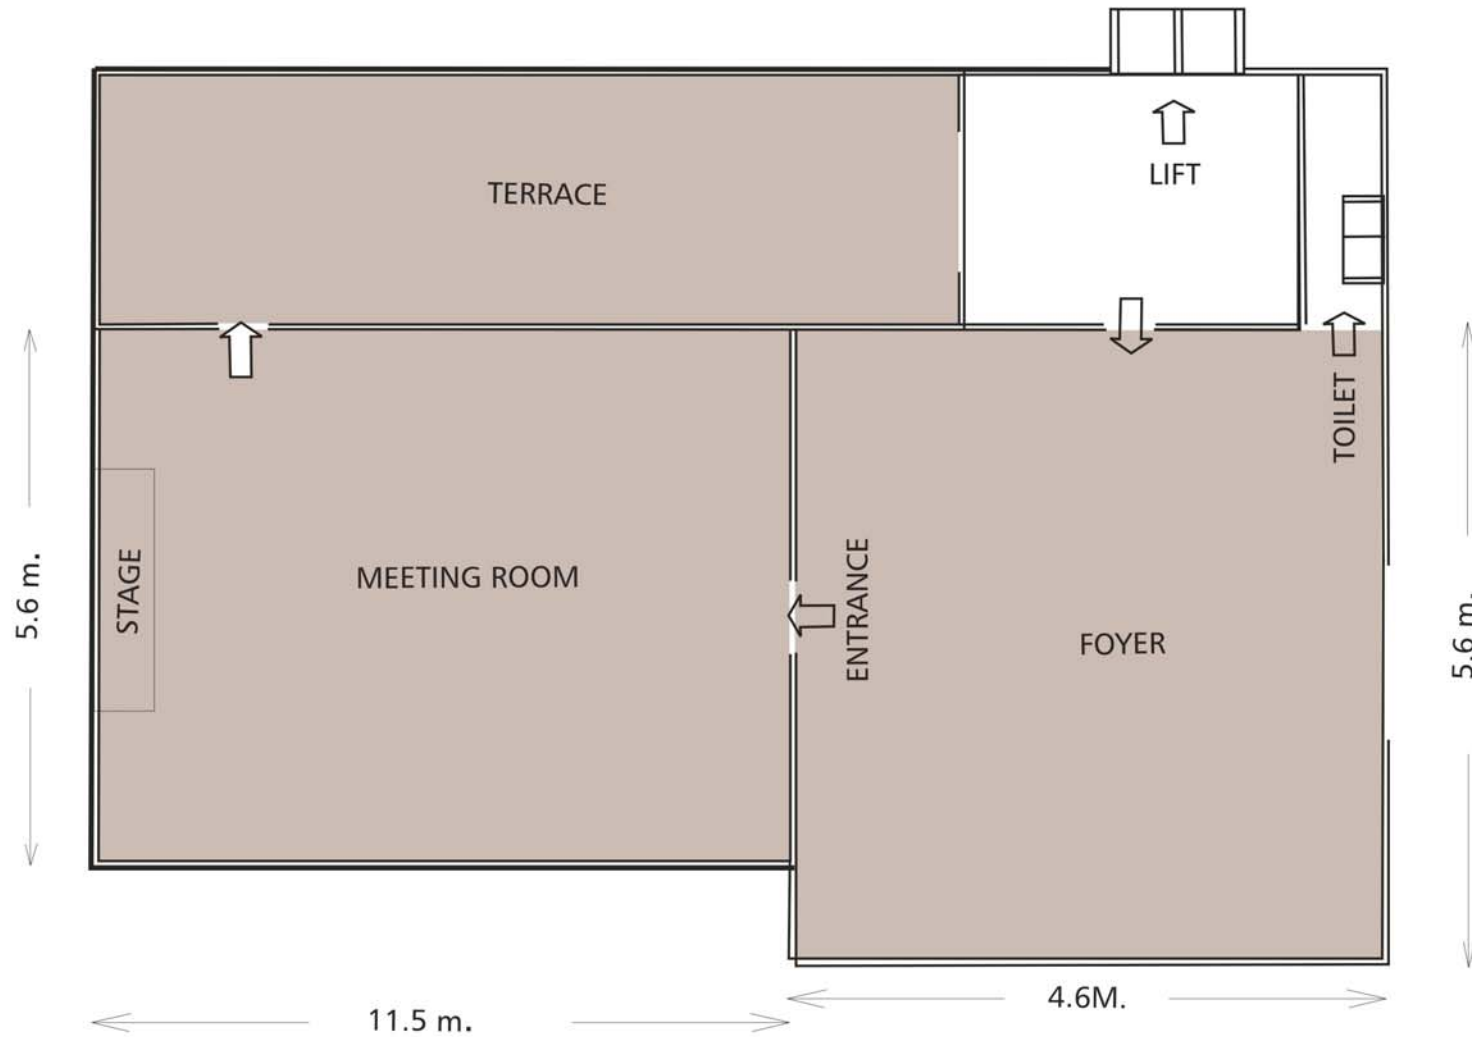

SIMILAN ROOM (2nd floor)

SIZE METERS	AREA SQ.M.	CLASS ROOM NO. PAX	THEATRE NO. PAX	U-SHAPE NO. PAX	COCKTAIL NO. PAX	BANQUET NO.PAX
5.7 X 11.5	65	30	60	25	60	40

TARUTAO FOYER

TARUTAO 1

TARUTAO I ROOM (9th floor)

SIZE METERS	AREA SQ.M.	CLASS ROOM NO. PAX	THEATRE NO. PAX	U-SHAPE NO. PAX	COCKTAIL NO. PAX	BANQUET NO.PAX
5.5 X 14	77	50	80	30	60	40

TARUTAO II ROOM (9th floor)

SIZE METERS	AREA SQ.M.	CLASS ROOM NO. PAX	THEATRE NO. PAX	U-SHAPE NO. PAX	COCKTAIL NO. PAX	BANQUET NO.PAX
5.3X10	53	25	50	20	50	30

SIMILAN ROOM (2nd floor)

AREA SQ.M.	CLASS ROOM NO. PAX	THEATRE NO. PAX	U-SHAPE NO. PAX	COCKTAIL NO. PAX	BANQUET NO.PAX
65	30	60	25	60	40

ANDAMAN ROOM (9th floor)

AREA SQ.M.	CLASS ROOM NO. PAX	THEATRE NO. PAX	U-SHAPE NO. PAX	COCKTAIL NO. PAX	BANQUET NO. PAX
112.5	60	100	40	100	60

TARUTAO ROOM 1 (9th floor)

AREA SQ.M.	CLASS ROOM NO. PAX	THEATRE NO. PAX	U-SHAPE NO. PAX	COCKTAIL NO. PAX	BANQUET NO. PAX
77	50	80	30	60	40

TARUTAO ROOM 2 (9th floor)

AREA SQ.M.	CLASS ROOM NO. PAX	THEATRE NO. PAX	U-SHAPE NO. PAX	COCKTAIL NO. PAX	BANQUET NO. PAX
53	25	50	20	50	30