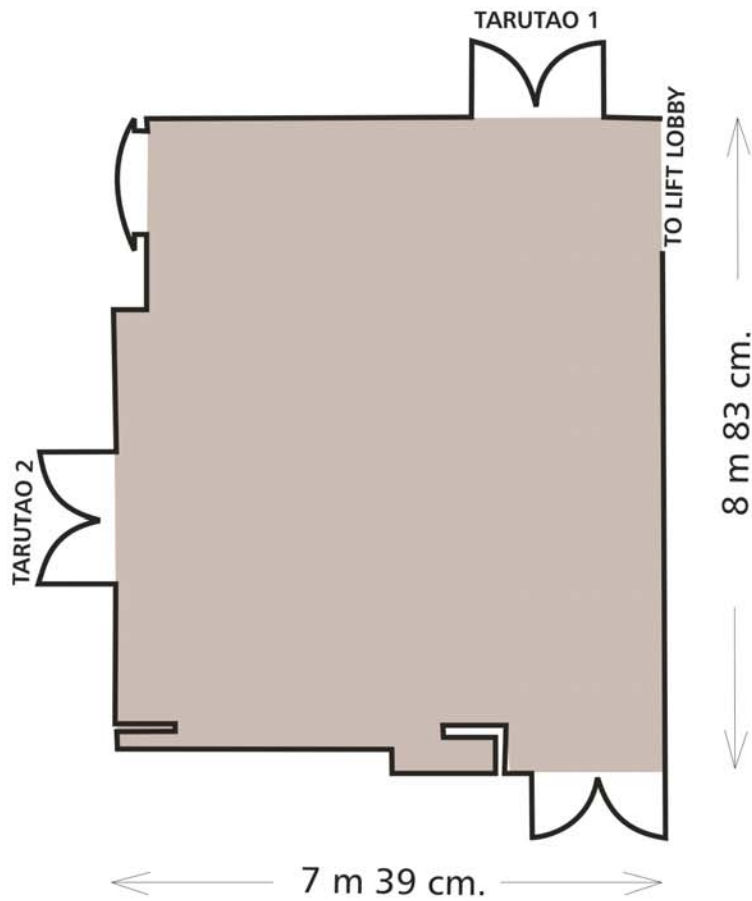

SIMILAN ROOM (2nd floor)

SIZE METERS	AREA SQ.M.	CLASS ROOM NO. PAX	THEATRE NO. PAX	U-SHAPE NO. PAX	COCKTAIL NO. PAX	BANQUET NO.PAX
5.7 X 11.5	65	30	60	25	60	40

TARUTAO FOYER

TARUTAO 1

TARUTAO I ROOM (9th floor)

SIZE METERS	AREA SQ.M.	CLASS ROOM NO. PAX	THEATRE NO. PAX	U-SHAPE NO. PAX	COCKTAIL NO. PAX	BANQUET NO.PAX
5.5 X 14	77	50	80	30	60	40

TARUTAO II ROOM (9th floor)

SIZE METERS	AREA SQ.M.	CLASS ROOM NO. PAX	THEATRE NO. PAX	U-SHAPE NO. PAX	COCKTAIL NO. PAX	BANQUET NO.PAX
5.3X10	53	25	50	20	50	30

SIMILAN ROOM (2nd floor)

AREA SQ.M.	CLASS ROOM NO. PAX	THEATRE NO. PAX	U-SHAPE NO. PAX	COCKTAIL NO. PAX	BANQUET NO.PAX
65	30	60	25	60	40

ANDAMAN ROOM (9th floor)

AREA SQ.M.	CLASS ROOM NO. PAX	THEATRE NO. PAX	U-SHAPE NO. PAX	COCKTAIL NO. PAX	BANQUET NO. PAX
112.5	60	100	40	100	60

TARUTAO ROOM 1 (9th floor)

AREA SQ.M.	CLASS ROOM NO. PAX	THEATRE NO. PAX	U-SHAPE NO. PAX	COCKTAIL NO. PAX	BANQUET NO. PAX
77	50	80	30	60	40

TARUTAO ROOM 2 (9th floor)

AREA SQ.M.	CLASS ROOM NO. PAX	THEATRE NO. PAX	U-SHAPE NO. PAX	COCKTAIL NO. PAX	BANQUET NO. PAX
53	25	50	20	50	30