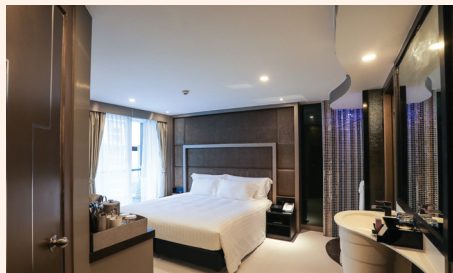

ACCOMMODATION

- The hotel comprises 96 rooms, each with a contemporary design
- It features a comfortable living space of up to 27 square metres, with rooms overlooking the city or swimming pool area
- The choice of a king-sized bed, two double beds or twin beds makes this a suitable destination for singles, couples, families and groups of friends
- Each room offers all of the amenities and services that guests require for a comfortable stay, along with the relaxing atmosphere of a home-away-from home

ACCOMMODATION

ROOM FACTS AT A GLANCE						IN-ROOM FEATURES							
ROOM TYPE		Number of rooms	Room size (m ²)	Balcony / terrace size (m ²)	Total living space (m ²)	Maximum occupancy (AD + CH)	Individually controlled air-conditioning	Smart TV	Minibar	Tea and coffee making facilities	In-room safe	Hairdryer	Complimentary wireless internet access
Superior	King	7	23	-	23	2AD + 1CH	•	•	•	•	•	•	•
Deluxe City View	King	33	21-25	2-4	25-27	2AD + 1CH	•	•	•	•	•	•	•
	Twin	19	21-25	2-4	25-27	2AD	•	•	•	•	•	•	•
Deluxe Pool View	King	31	21-25	2-4	25-27	2AD + 1CH	•	•	•	•	•	•	•
Family Room Pool View	Double / Double	6	25	2	27	2AD + 2CH	•	•	•	•	•	•	•