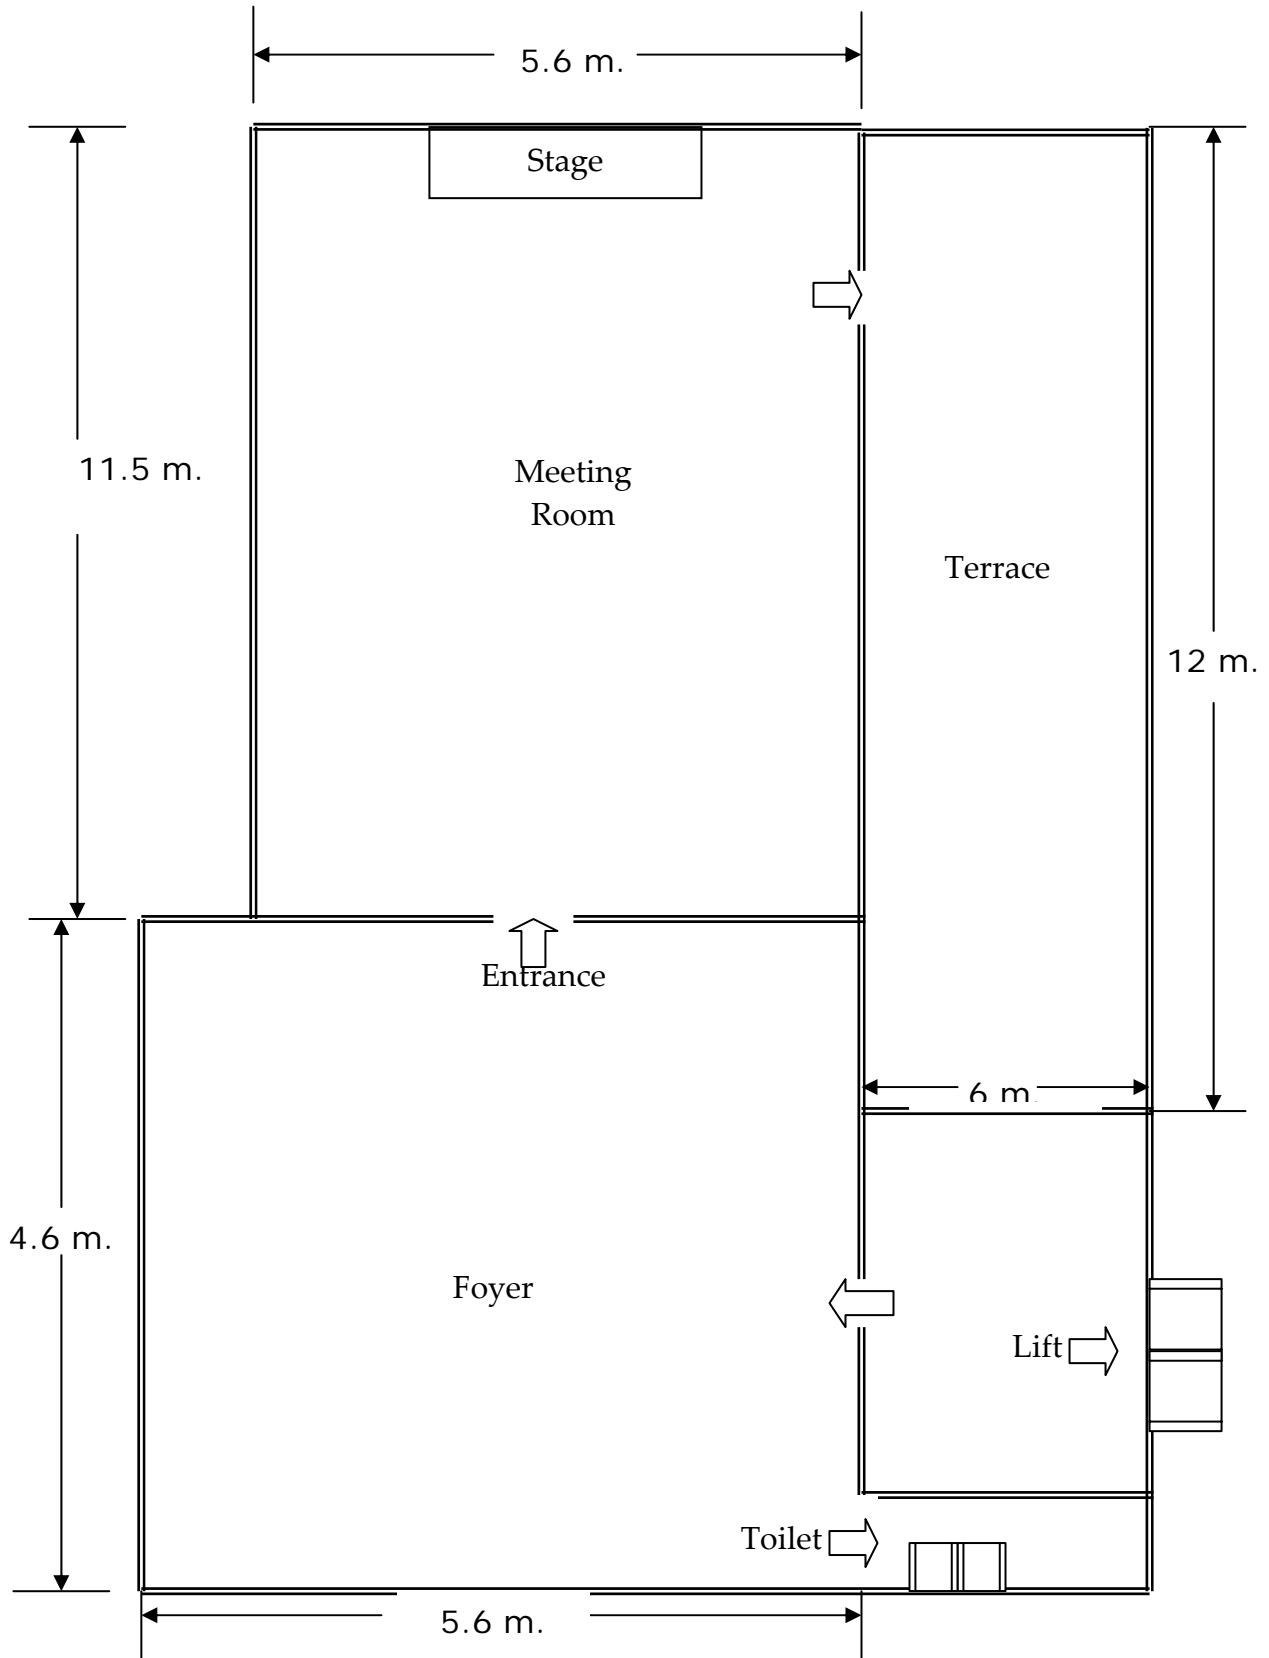

FLOOR PLAN

SIMILAN ROOM (2nd Floor)

Area Sq.m.	Classroom No. Pax	Theater No. Pax	U-shape No. Pax	Banquet No. Pax	Cocktail No. Pax
65	30	60	25	40	60

ANDAMAN ROOM (9th Floor)

Area Sq.m.	Classroom No. Pax	Theater No. Pax	U-shape No. Pax	Banquet No. Pax	Cocktail No. Pax
112.5	60	100	40	60	100

TARUTAO ROOM 1 (9th Floor)

Area Sq.m.	Classroom No. Pax	Theater No. Pax	U-shape No. Pax	Banquet No. Pax	Cocktail No. Pax
77	50	80	30	40	60

TARUTAO ROOM 2 (9th Floor)

Area Sq.m.	Classroom No. Pax	Theater No. Pax	U-shape No. Pax	Banquet No. Pax	Cocktail No. Pax
53	25	50	20	30	50

PLAN : MEETING ROOM (9th FLOOR)