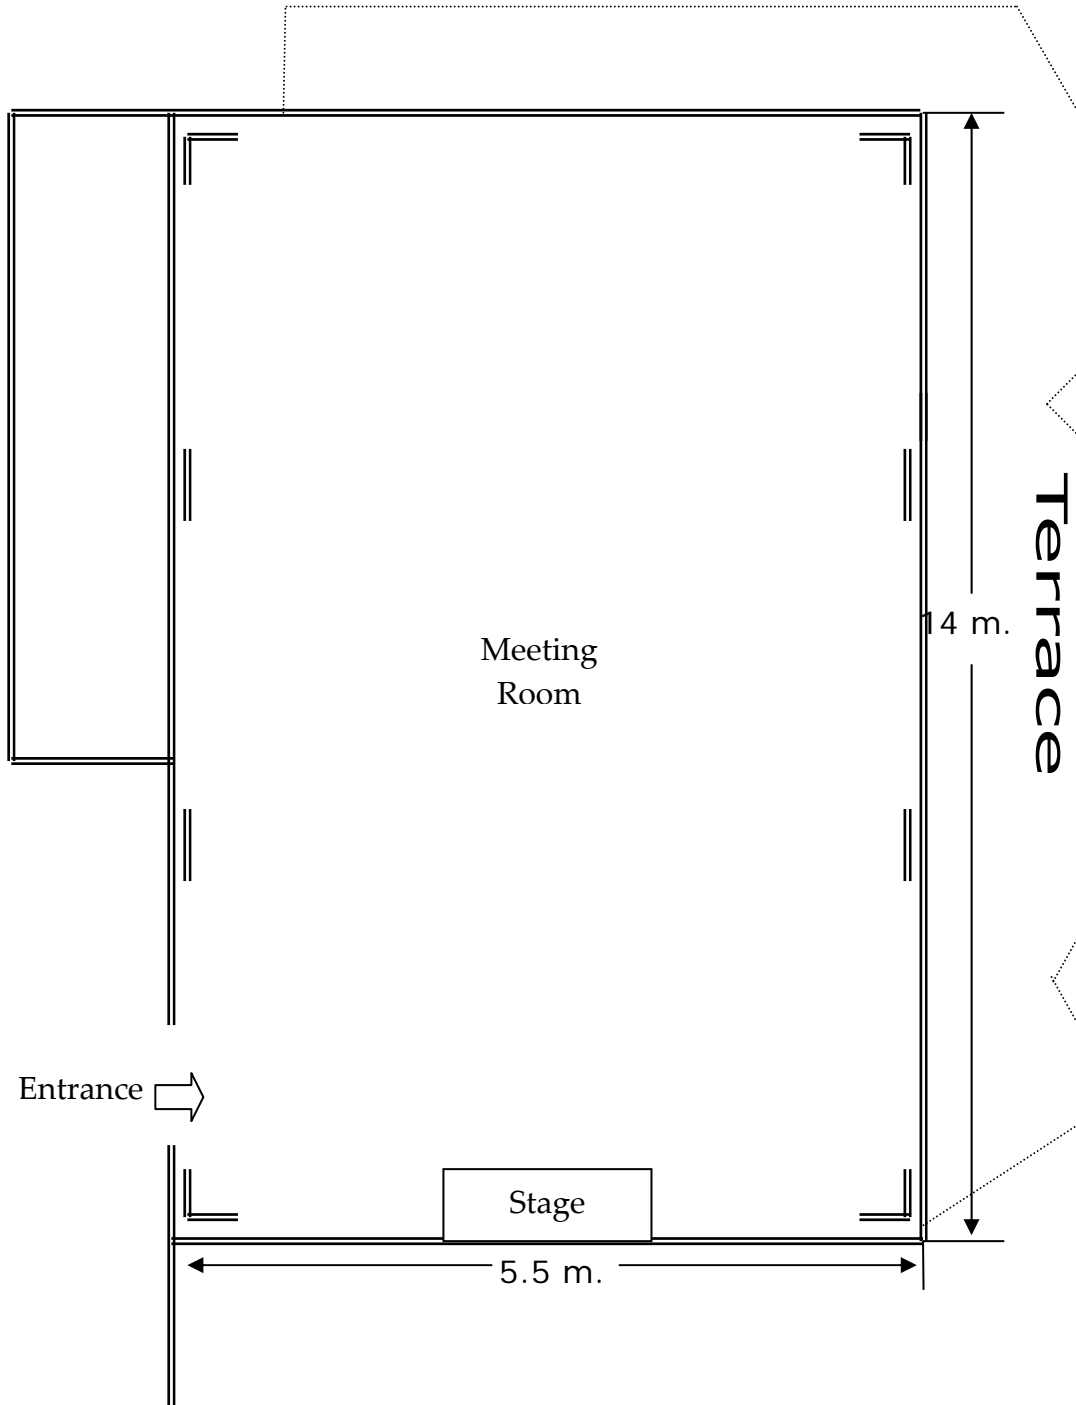

FLOOR PLAN

SIMILAN ROOM (2nd Floor)

Area Sq.m.	Classroom No. Pax	Theater No. Pax	U-shape No. Pax	Banquet No. Pax	Cocktail No. Pax
65	30	60	25	40	60

ANDAMAN ROOM (9th Floor)

Area Sq.m.	Classroom No. Pax	Theater No. Pax	U-shape No. Pax	Banquet No. Pax	Cocktail No. Pax
112.5	60	100	40	60	100

TARUTAO ROOM 1 (9th Floor)

Area Sq.m.	Classroom No. Pax	Theater No. Pax	U-shape No. Pax	Banquet No. Pax	Cocktail No. Pax
77	50	80	30	40	60

TARUTAO ROOM 2 (9th Floor)

Area Sq.m.	Classroom No. Pax	Theater No. Pax	U-shape No. Pax	Banquet No. Pax	Cocktail No. Pax
53	25	50	20	30	50

PLAN : MEETING ROOM (9th FLOOR)