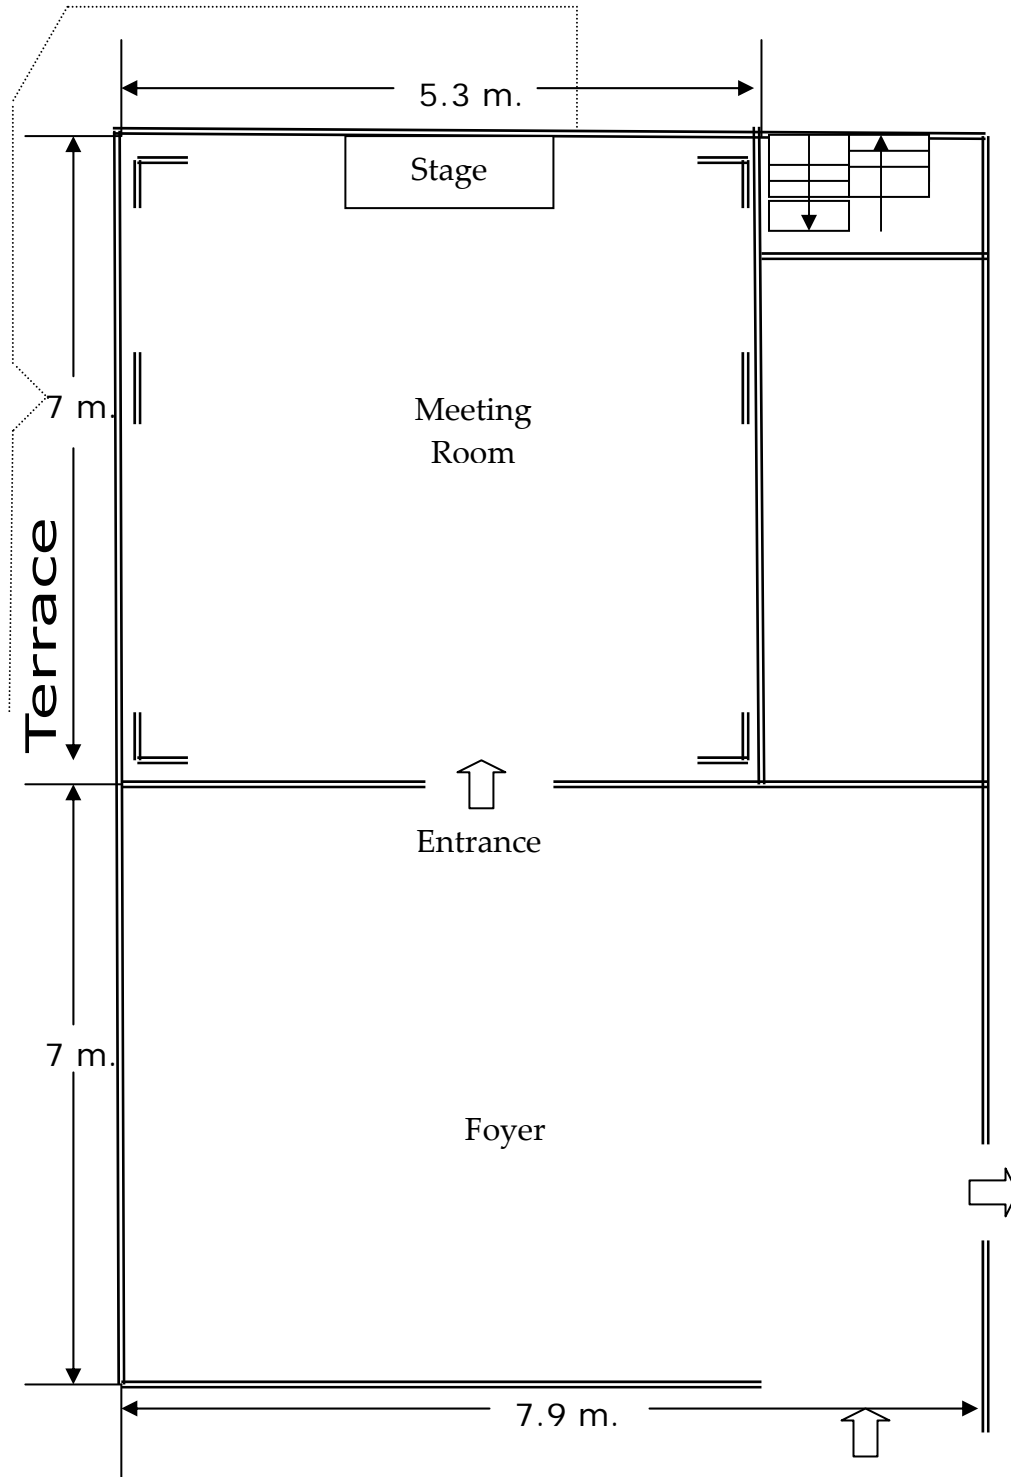

FLOOR PLAN

SIMILAN ROOM (2nd Floor)

Area Sq.m.	Classroom No. Pax	Theater No. Pax	U-shape No. Pax	Banquet No. Pax	Cocktail No. Pax
65	30	60	25	40	60

ANDAMAN ROOM (9th Floor)

Area Sq.m.	Classroom No. Pax	Theater No. Pax	U-shape No. Pax	Banquet No. Pax	Cocktail No. Pax
112.5	60	100	40	60	100

TARUTAO ROOM 1 (9th Floor)

Area Sq.m.	Classroom No. Pax	Theater No. Pax	U-shape No. Pax	Banquet No. Pax	Cocktail No. Pax
77	50	80	30	40	60

TARUTAO ROOM 2 (9th Floor)

Area Sq.m.	Classroom No. Pax	Theater No. Pax	U-shape No. Pax	Banquet No. Pax	Cocktail No. Pax
53	25	50	20	30	50

PLAN : MEETING ROOM (9th FLOOR)