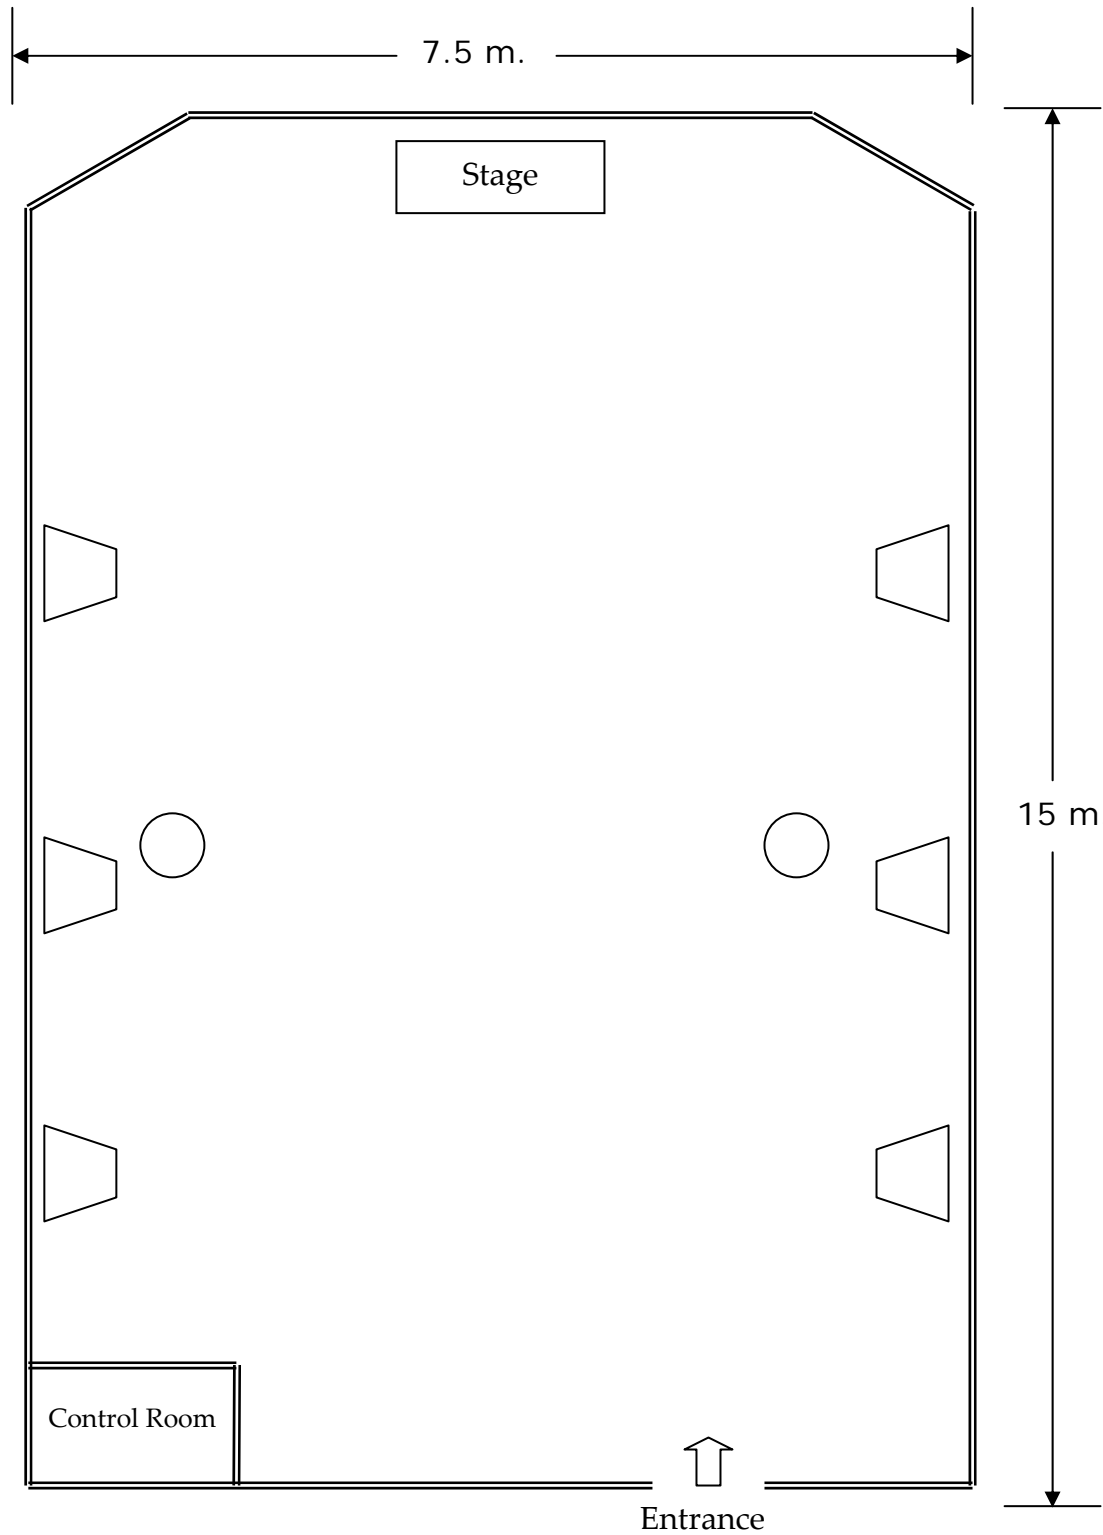

FLOOR PLAN

SIMILAN ROOM (2nd Floor)

Area Sq.m.	Classroom No. Pax	Theater No. Pax	U-shape No. Pax	Banquet No. Pax	Cocktail No. Pax
65	30	60	25	40	60

ANDAMAN ROOM (9th Floor)

Area Sq.m.	Classroom No. Pax	Theater No. Pax	U-shape No. Pax	Banquet No. Pax	Cocktail No. Pax
112.5	60	100	40	60	100

TARUTAO ROOM 1 (9th Floor)

Area Sq.m.	Classroom No. Pax	Theater No. Pax	U-shape No. Pax	Banquet No. Pax	Cocktail No. Pax
77	50	80	30	40	60

TARUTAO ROOM 2 (9th Floor)

Area Sq.m.	Classroom No. Pax	Theater No. Pax	U-shape No. Pax	Banquet No. Pax	Cocktail No. Pax
53	25	50	20	30	50

PLAN : MEETING ROOM (9th FLOOR)