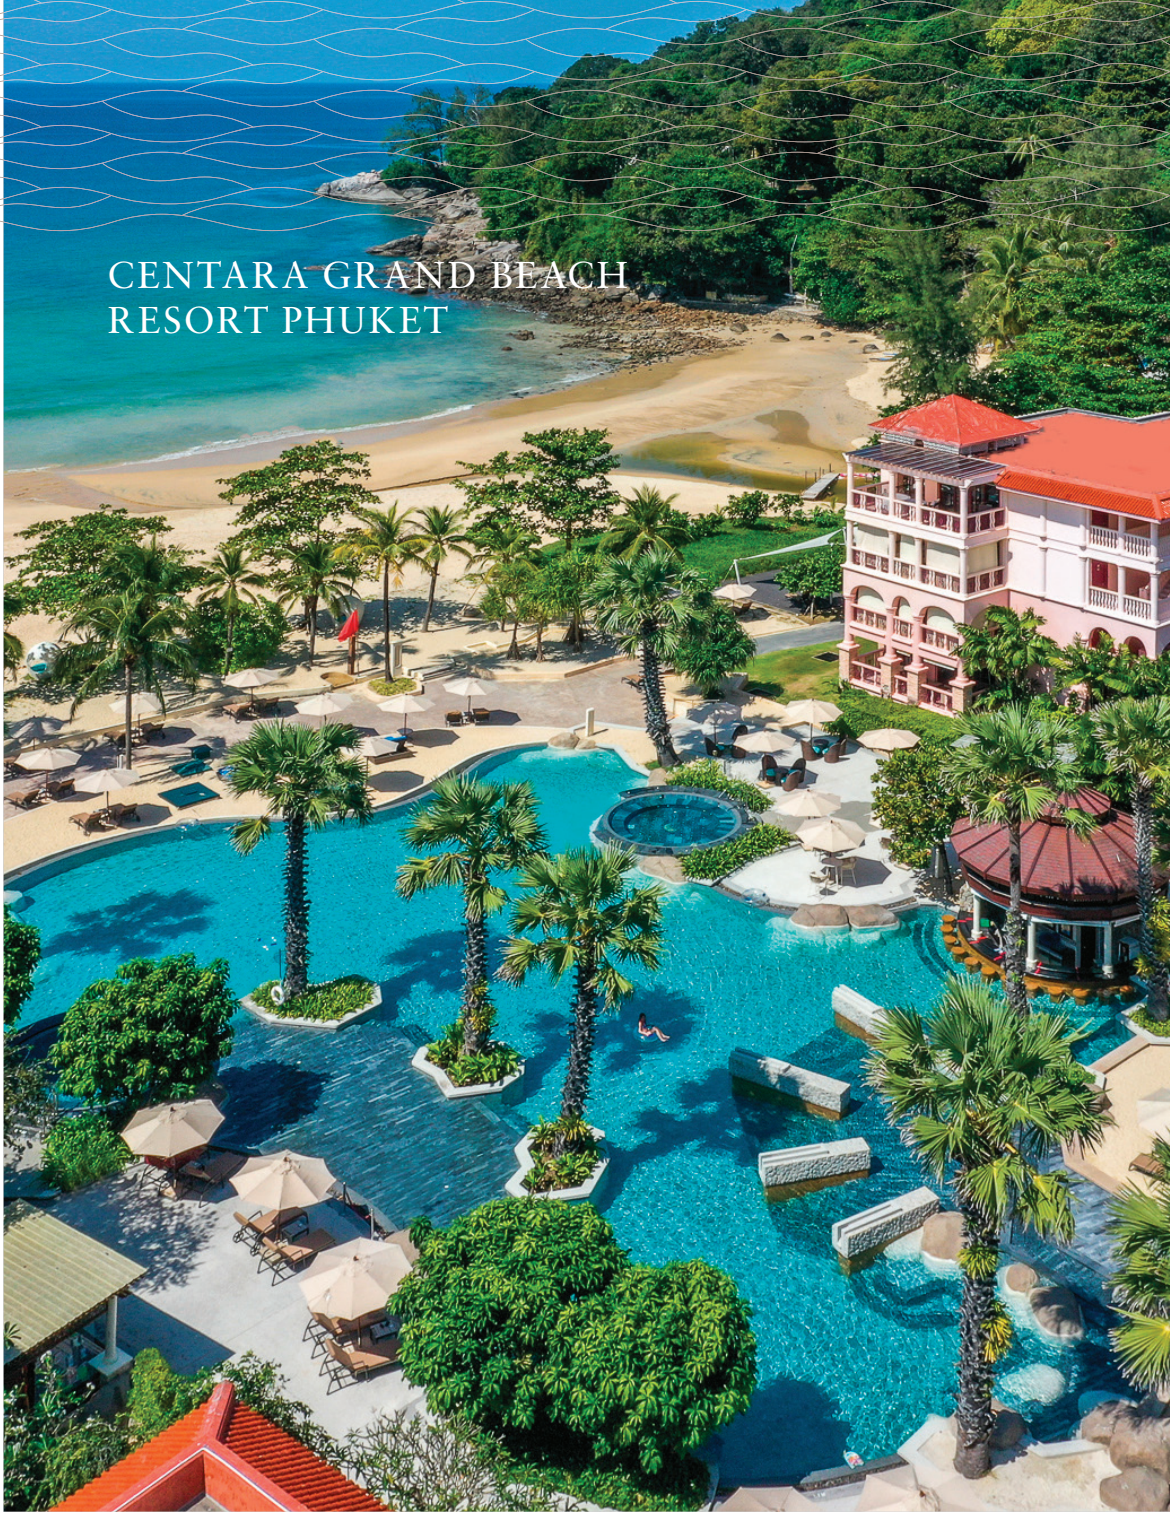

CENTARA GRAND BEACH RESORT PHUKET

RESORT FACTSHEET

**CENTARA
GRAND**
BEACH RESORT
PHUKET

CENTARA GRAND

BEACH RESORT
PHUKET

683 Patak Road, Karon Beach, Muang,
Phuket 83100, Thailand

 centarahotelsresorts.com/cpbr
 cpbr@chr.co.th
 +66 (0) 7620 1234

CENTARA GRAND BEACH PHUKET

Taking its architectural inspiration from the classic sino-portuguese style that is so characteristic of Phuket, the resort offers a totally engaging holiday experience complete with a thrilled-filled water park, and activities for guests of all ages.