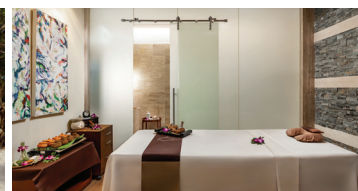

VENUE	TYPE OF CUISINE	CAPACITY (SEATS)	OPENING HOURS	LOCATION
The Cove	Asian and international	247	06:00 - 23:00	Beachfront
COAST Beach Club & Bistro	Mediterranean	120	11:00 - 23:00	Beachfront
Mare	Authentic Italian	262	11:30 - 23:00	Beachfront
Barefoot Bar	Beachside bar with cocktails and refreshments	60	11:00 - 23:00	Beachfront
Lobby Lounge	Tea, coffee and refreshments	28	09:00 - 18:00	Lobby
Splash	Swim-up bar with light snacks and refreshments	21	10:00 - 19:00	Main pool
Ripples	Light snacks and refreshments	26	10:00 - 19:00	Adults pool
In-room dining	Thai and international	-	24 hours	Available in all rooms and villas

MEETINGS & EVENTS

VENUE	LOCATION	AREA (M²)	SIZE (M X M)	CEILING (M)	CLASSROOM	THEATRE	U-SHAPE	COCKTAIL	BANQUET	CABARET
Phuket Grand Ballroom	Conference Centre ground floor	576	32 x 18	7	320/260*	700/500*	100	700	400/300*	320/200*
Phuket Ballroom 1	Conference Centre ground floor	288	16 x 18	7	160/120*	300/200*	50	250	190/100*	120/90*
Phuket Ballroom 2	Conference Centre ground floor	288	16 x 18	7	160/120*	300/200*	50	250	190/100*	120/90*
Colombus	Conference Centre ground floor	40	5 x 8	3	BOARDROOM SET UP ONLY = 10 SEATS					
Madalena	Conference Centre ground floor	30	5 x 6	3	12	28	-	-	-	-
Santiago	Conference Centre ground floor	30	5 x 6	3	12	28	-	-	-	-
Marco Polo	Conference Centre second floor	48	6 x 8	3	24	48	15	-	-	-
Vera Cruz	Conference Centre second floor	48	6 x 8	3	24	48	15	-	-	-

*Capacity with stage set up